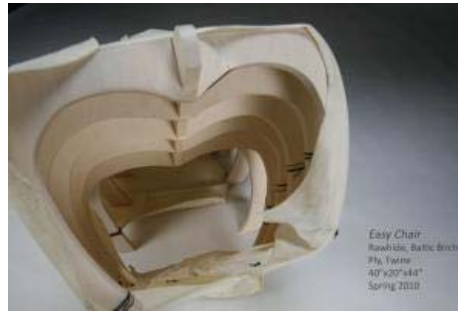

JASON P GRAY
Herron School of Art & Design

I will attend a workshop at Haystack and visit the work of Sam Maloof and Santiago Calatrava. From these experiences I will create, document and publish a body of work using tools and materials acquired with the Windgate Fellowship.